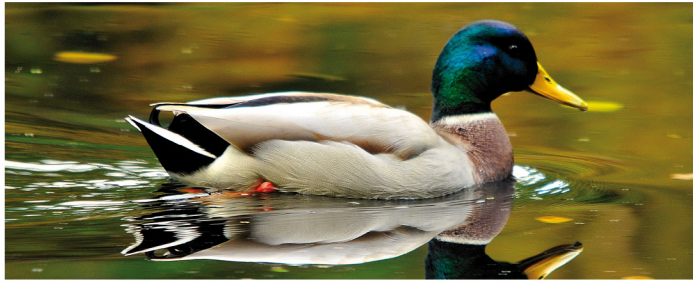

# Duck detective

Wildlife  
Watch

Mallard

Tufted duck

Gadwall

Pochard

Pintail

Shoveler

Goldeneye

Teal

Wigeon

Eider

Mallard (c) Steve Waterhouse / Tufted duck (c) Bob Coyle / Gadwall (c) Rich Andrews (c) cvlbirding) / Pochard (c) Tom Marshall / Pintail (c) Dave Appleton / Shoveler (c) Ian Rose / Goldeneye, Teal and Wigeon (c) northeastwildlife.co.uk / Eider (c) Gillian Day