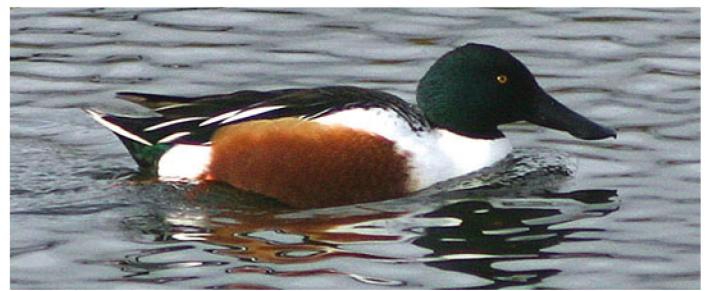

# Duck detective

Wildlife  
Watch

Mallard

Tufted duck

Gadwall

Pochard

Pintail

Shoveler

Goldeneye

Teal

Wigeon

Eider

Mallard (c) Steve Waterhouse / Tufted duck (c) Bob Coyle / Gadwall (c) Rich Andrews (c) cvlbirding) / Pochard (c) Tom Marshall / Pintail (c) Dave Appleton / Shoveler (c) Ian Rose / Goldeneye, Teal and Wigeon (c) northeastwildlife.co.uk / Eider (c) Gillian Day