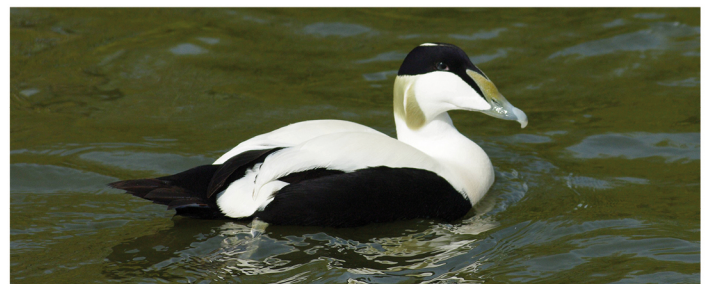

# Duck detective

Wildlife  
Watch

Mallard

Tufted duck

Gadwall

Pochard

Pintail

Shoveler

Goldeneye

Teal

Wigeon

Eider

Mallard (c) Steve Waterhouse / Tufted duck (c) Bob Coyle / Gadwall (c) Rich Andrews (c) cvlbirding) / Pochard (c) Tom Marshall / Pintail (c) Dave Appleton / Shoveler (c) Ian Rose / Goldeneye, Teal and Wigeon (c) northeastwildlife.co.uk / Eider (c) Gillian Day